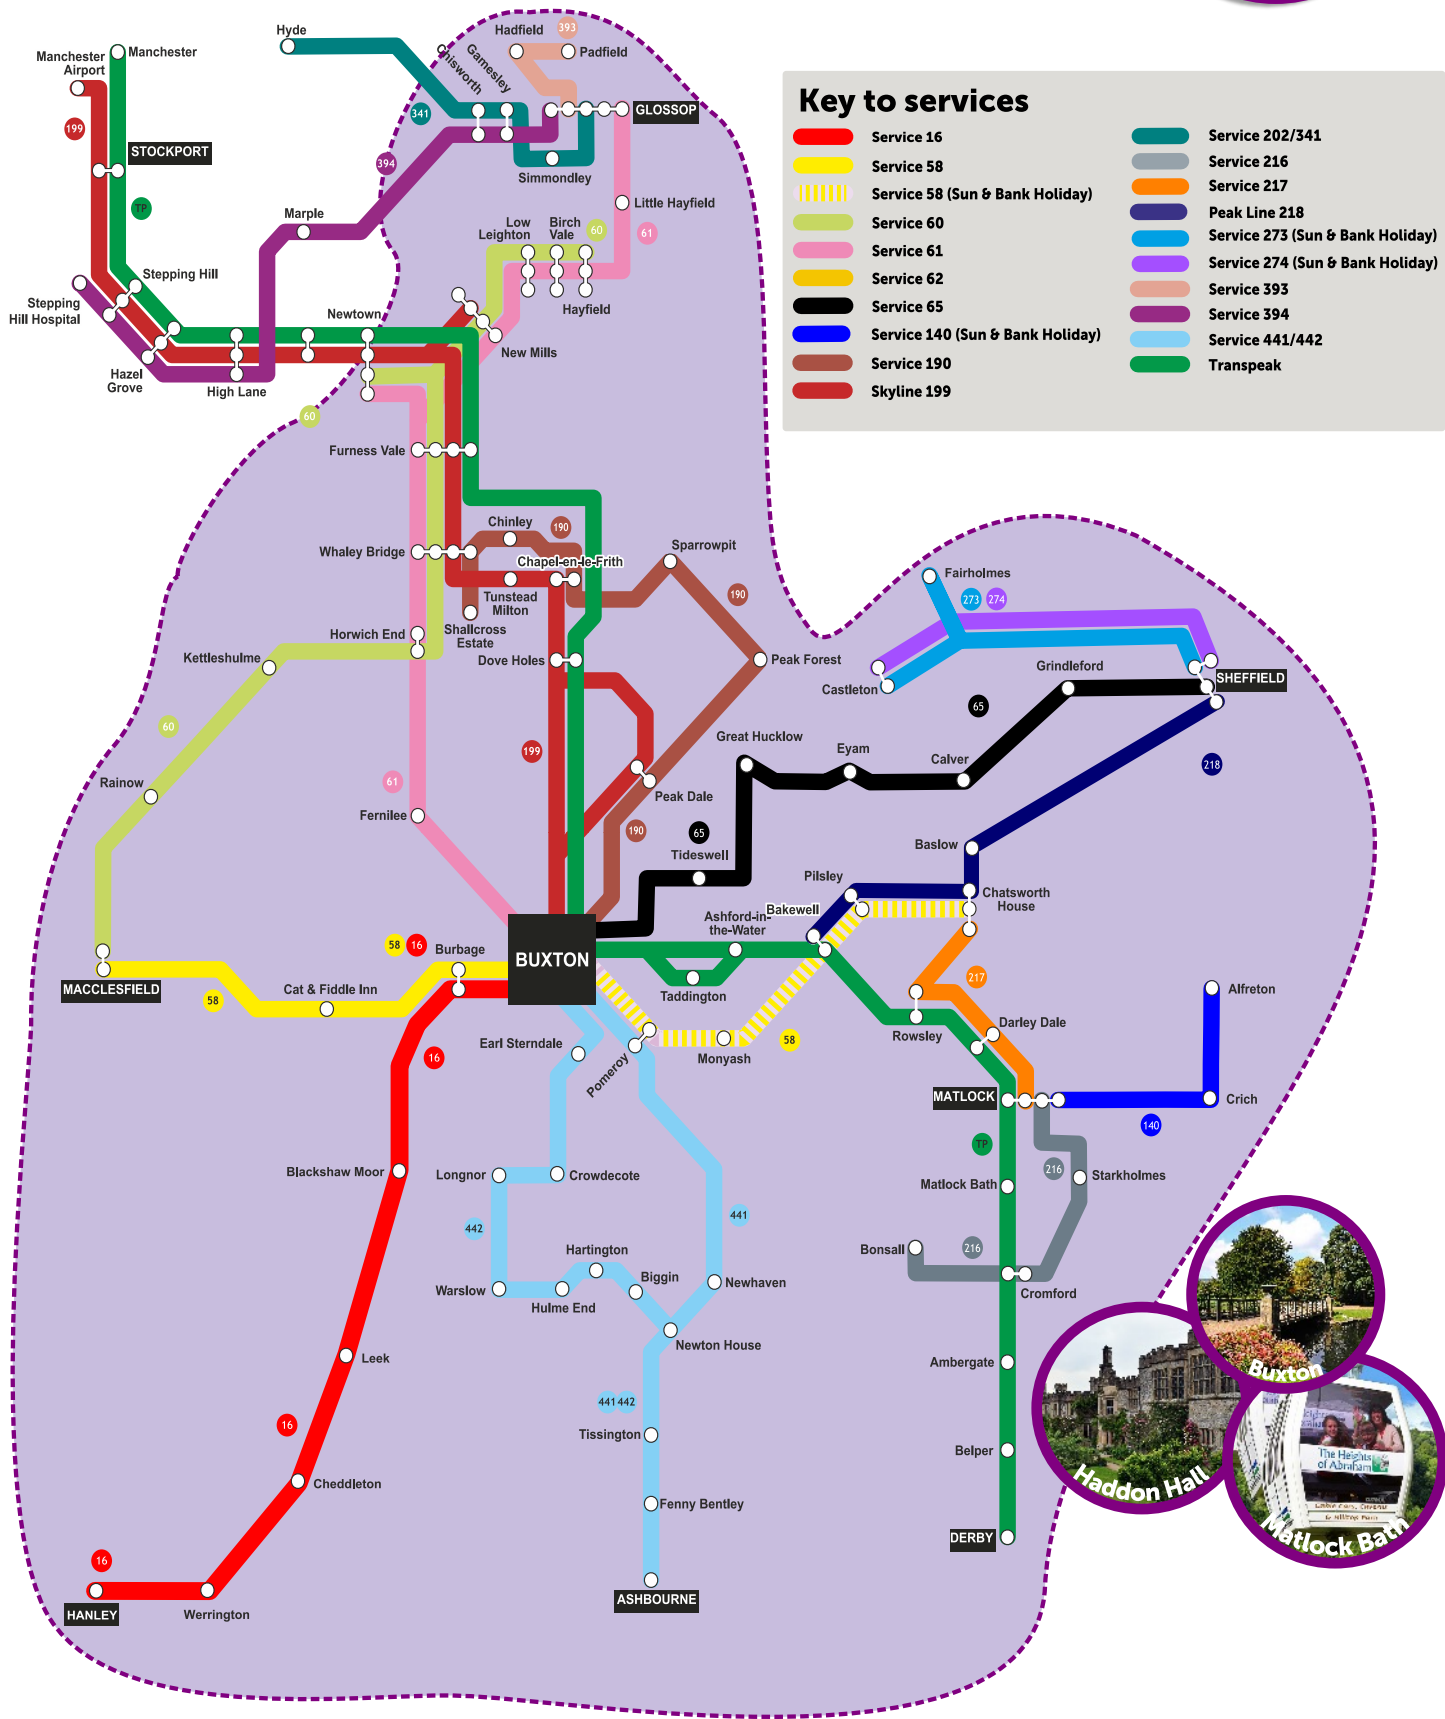

There's so much to explore with a Peak Plus Xtra day ticket

Ticket valid within shaded area
Map valid from **26th March 2017**

High Peak
Serving the Peak District