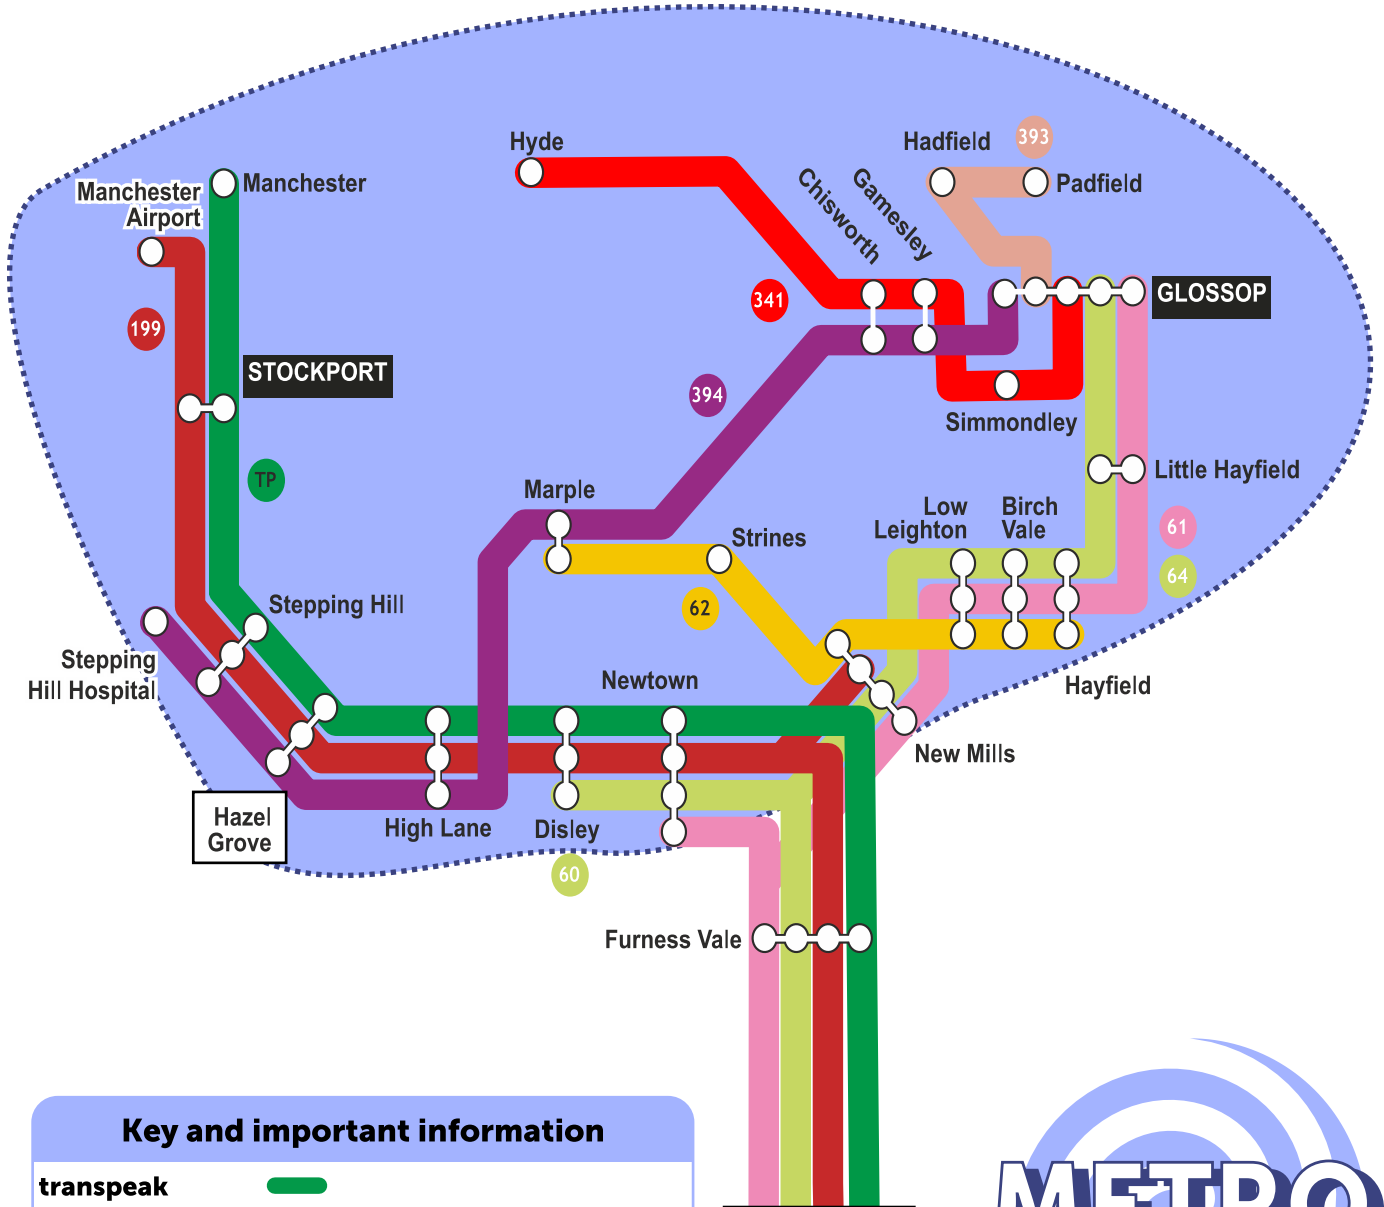

Stay connected within Greater Manchester with our High Peak METRO day ticket

Key and important information

- transpeak** █
- Service 60/64** █
- Service 61** █
- Skyline 199** █
- Service 202/341** █
- Service 393** █
- Service 394** █

Transpeak service continues to Buxton and Derby
Skyline 199 service continues to Buxton
Service 60 continues to Macclesfield
Service 61 continues to Buxton
 ticket valid within shaded area

Travel further with a Peak Plus Day ticket

High Peak
 Serving the Peak District