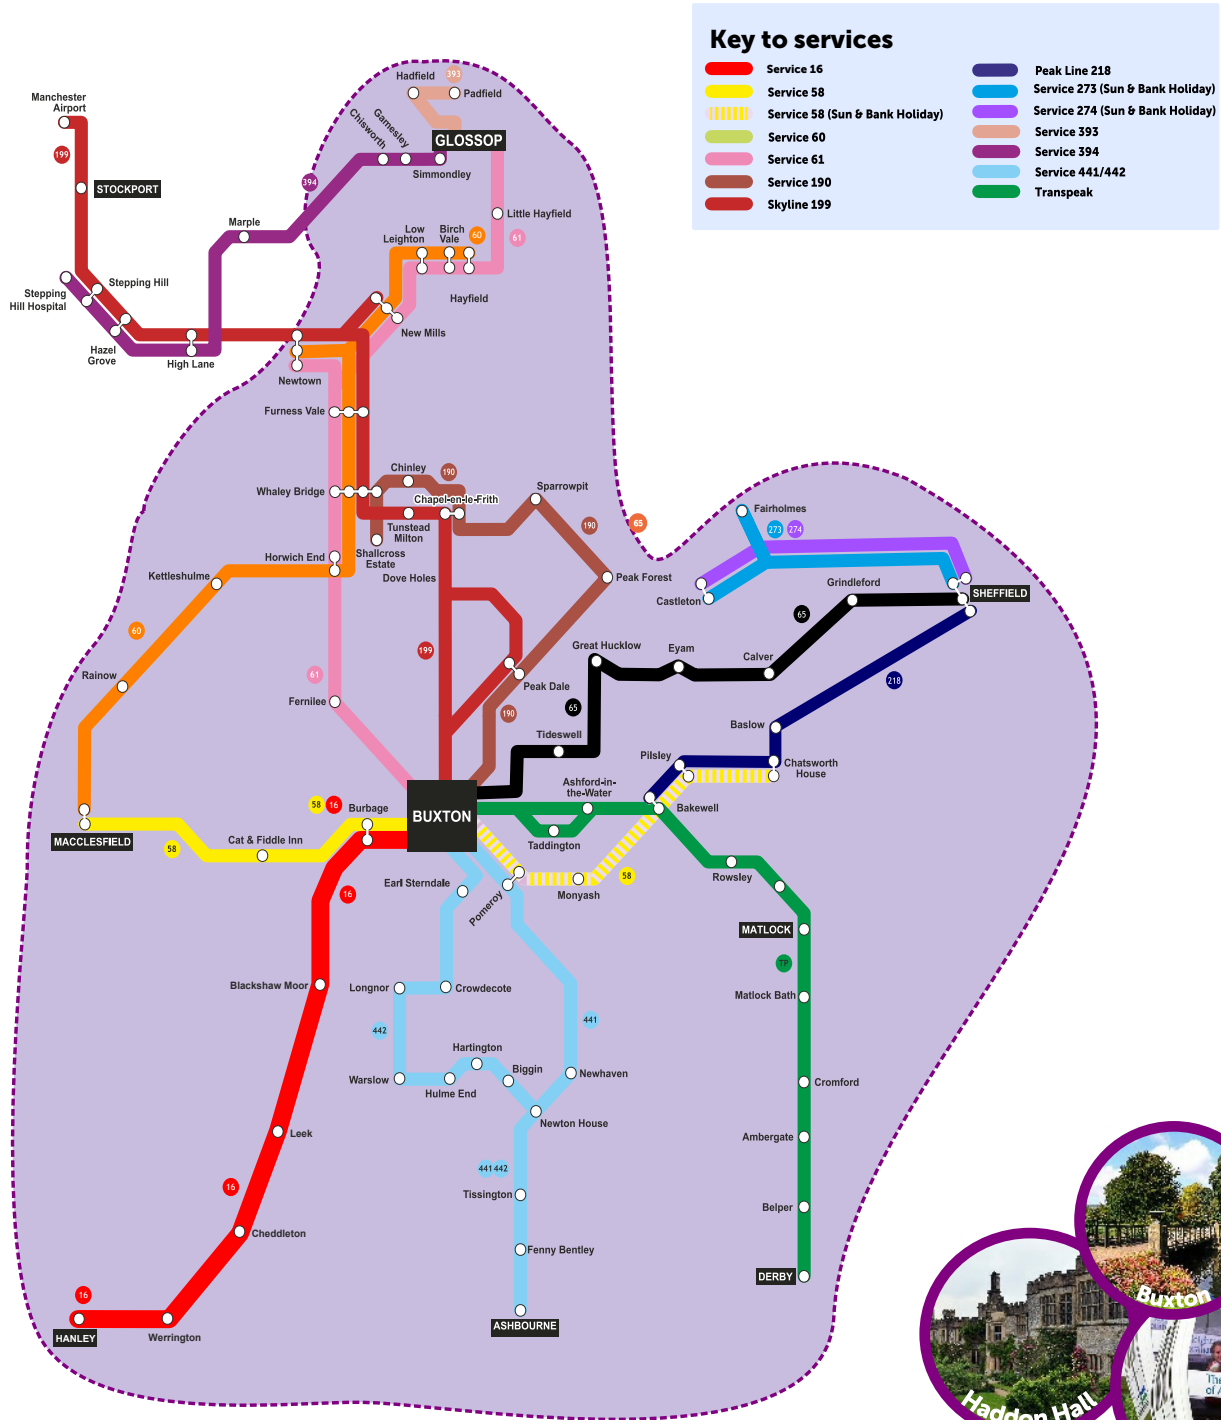

There's so much to explore with a Peak Plus Xtra day ticket

Ticket valid within shaded area
Map valid from 22 July 2018

High Peak
Serving the Peak District