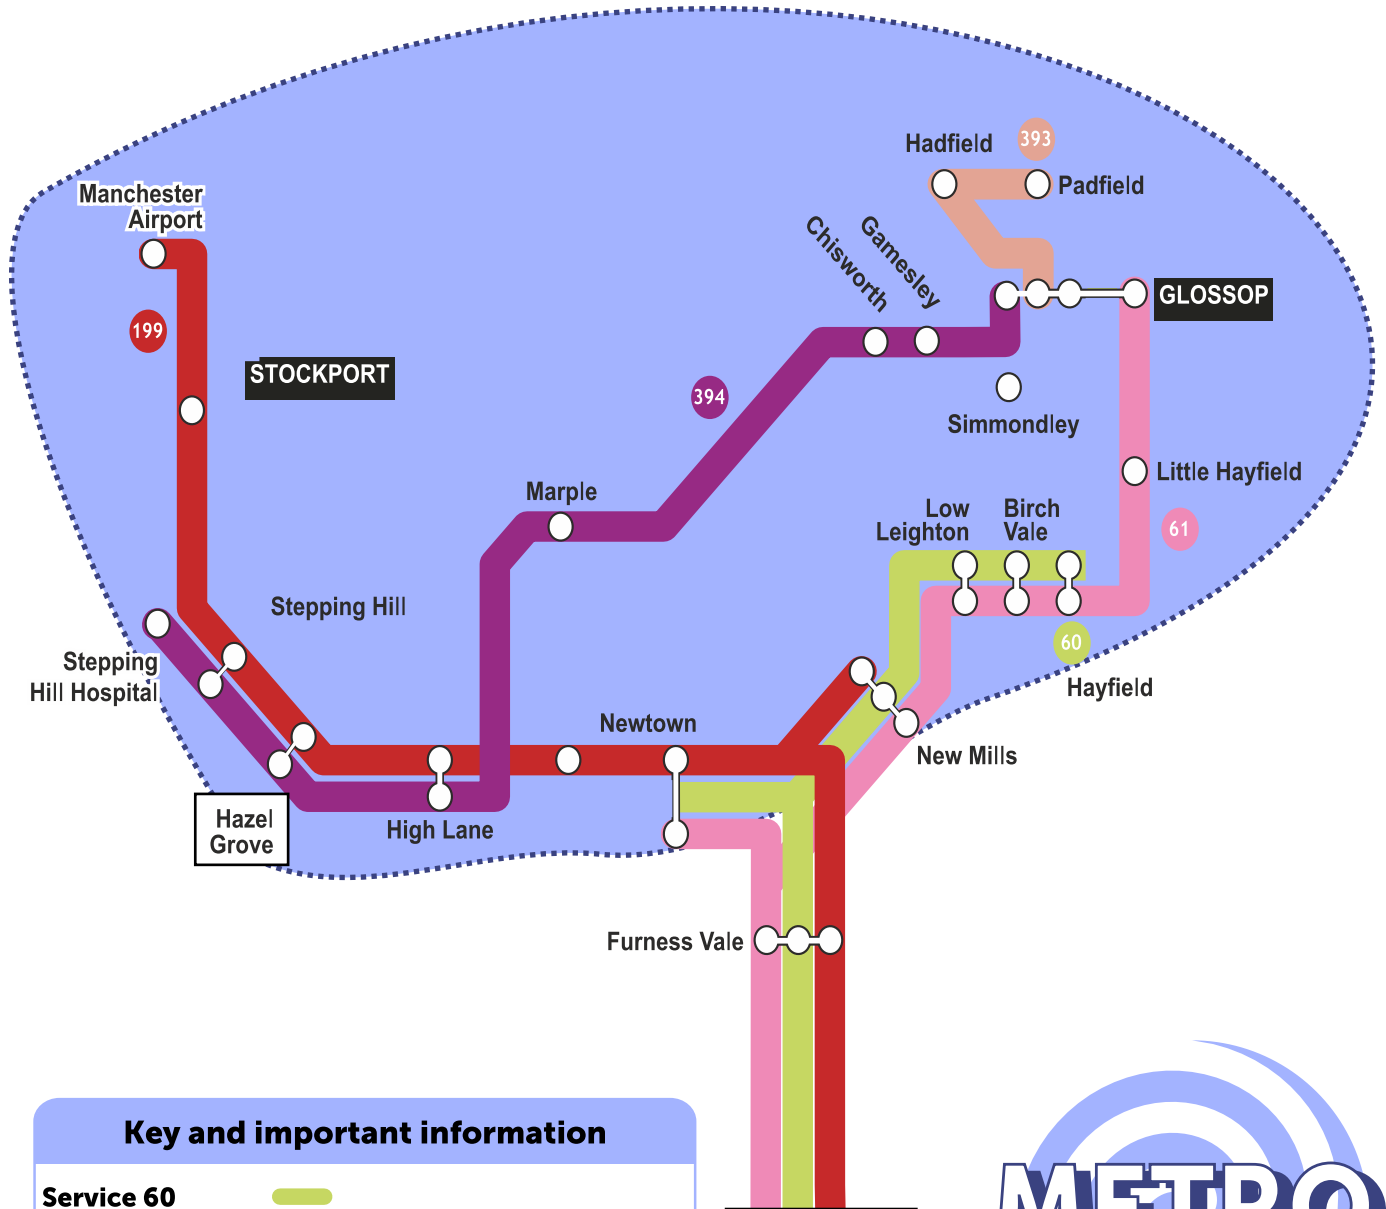

Stay connected within Greater Manchester with our High Peak METRO day ticket

Key and important information

- Service 60** █
- Service 61** █
- Skyline 199** █
- Service 393** █
- Service 394** █

Skyline 199 service continues to Buxton
Service 60 continues to Macclesfield
Service 61 continues to Buxton
 ticket valid within shaded area

Travel further with a Peak Plus Day ticket

High Peak
 Serving the Peak District